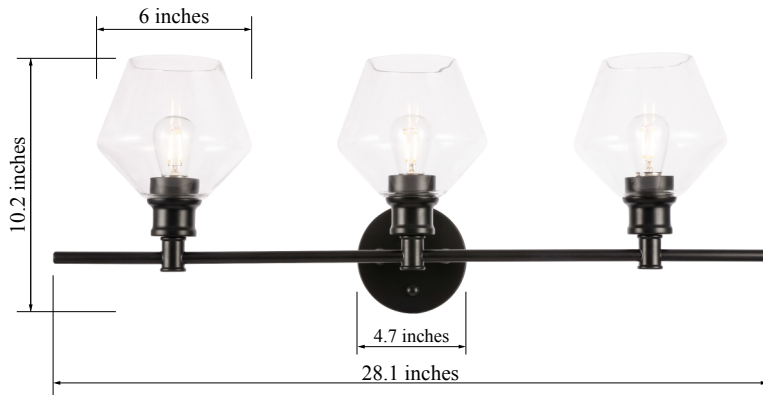

## GENE COLLECTION

Gene 3-Light Wall lamp Clear Glass

Black  
Item No:LD2316BK

Brass  
Item No:LD2316BR

Chrome  
Item No:LD2316C

Available Finishes

### Dimensions

Back plate Size(in)	D4.7"H1"
Chain/Rod Length	N/A
Width	28.1"
Extension	8"
Height	10.2"
Maximum Height	N/A

### Specifications

Finish	3 Finishes
Material	Iron / Glass
Glass Color	Clear
Type	Wall lamp
Hanging Device	N/A
Voltage	110-125V
Dimmable	Yes
Warranty	1 Year Limited
Shipment Type	Small Parcel